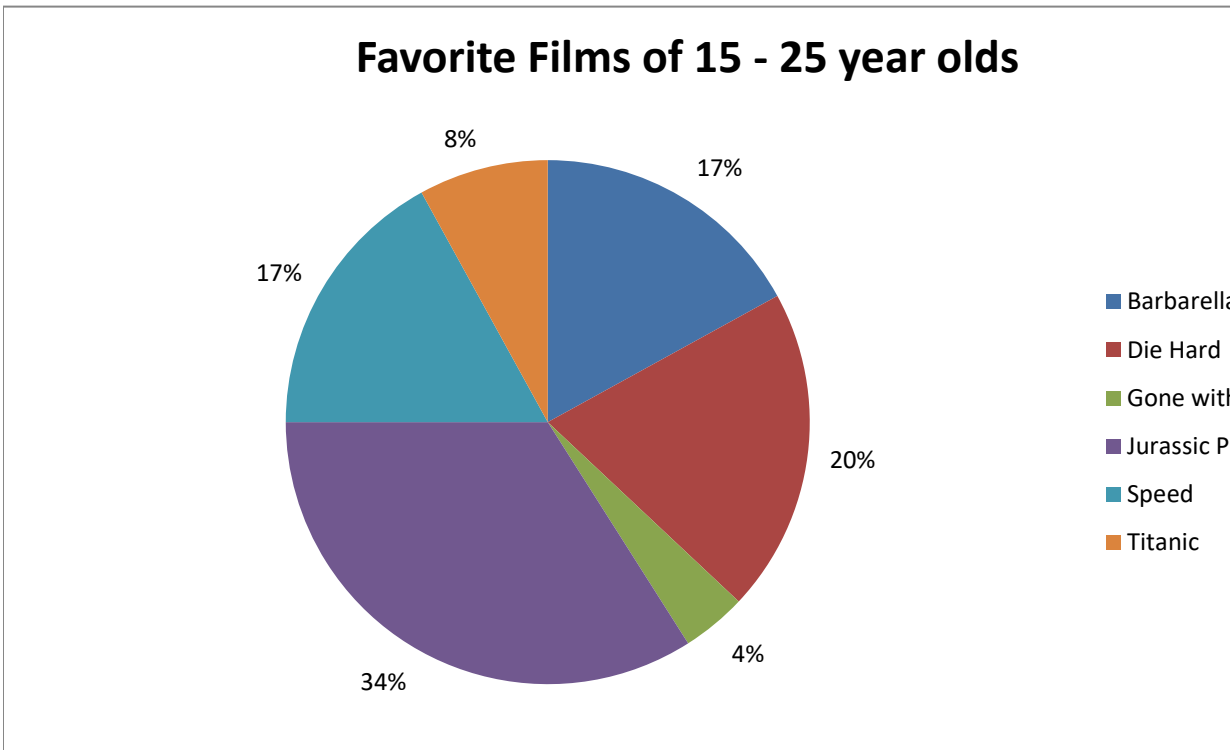

Favourite Films By Age group

	15 - 25 yrs	26 - 40 yrs	Over 40's
Barbarella	17%	31%	18%
Die Hard	20%	15%	1%
Gone with the Wind	4%	19%	41%
Jurassic Park	34%	12%	3%
Speed	17%	8%	11%
Titanic	8%	15%	26%

1
the Wind
ark